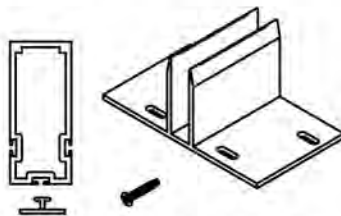

List Price

**ALUMINUM MULL BARS**

2" ALUM HORIZ.  
\$0.96/Inch

2" ALUM VERTICAL  
\$0.96/Inch

3" ALUM HORIZ.  
\$1.13/Inch

3" ALUM VERTICAL  
\$1.13/Inch

2" ALUM RETROFIT  
HORIZONTAL  
\$0.96/Inch (+\$4)

2" ALUM RETROFIT  
VERTICAL  
\$0.96/Inch (+\$4)

3" ALUM RETROFIT  
HORIZ.  
\$1.13/Inch (+\$6)

3" ALUM RETROFIT  
VERTICAL  
\$1.13/Inch (+\$6)

**MULL BAR  
ACCESSORIES**

2" ALUM. RETROFIT  
CLIP KIT  
\$7.69 (#4213)

3" ALUM. RETROFIT  
CLIP KIT  
\$11.54 (#4214)