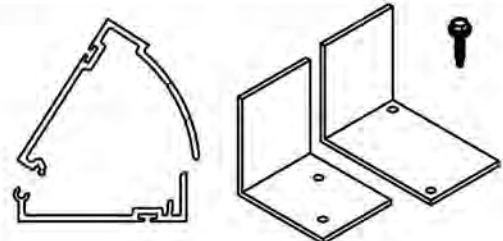

2" STRAP CLIP KIT  
\$4.81 (#3464)

2" HORIZ. TO VERT.  
ADAPTER KIT  
\$2.40

2" ALUM END CAP  
\$3.85 (#3486)

2" ALUM. NEW CONSTRUCTION  
CLIP KIT  
\$7.69 (#4775)

3" ALUM. NEW CONSTRUCTION  
CLIP KIT  
\$11.54 (#4776)

3" STRAP CLIP KIT  
\$5.77 (#3481)

3" HORIZ. TO VERT.  
ADAPTER KIT  
\$2.79

3" END CAP  
\$3.85 (#3487)

BAY MULL BAR  
\$2.25/Inch

**2 Clips per Kit**

PVC/MULLS-002

**Miscellaneous  
Vinyl Film  
Accessories**